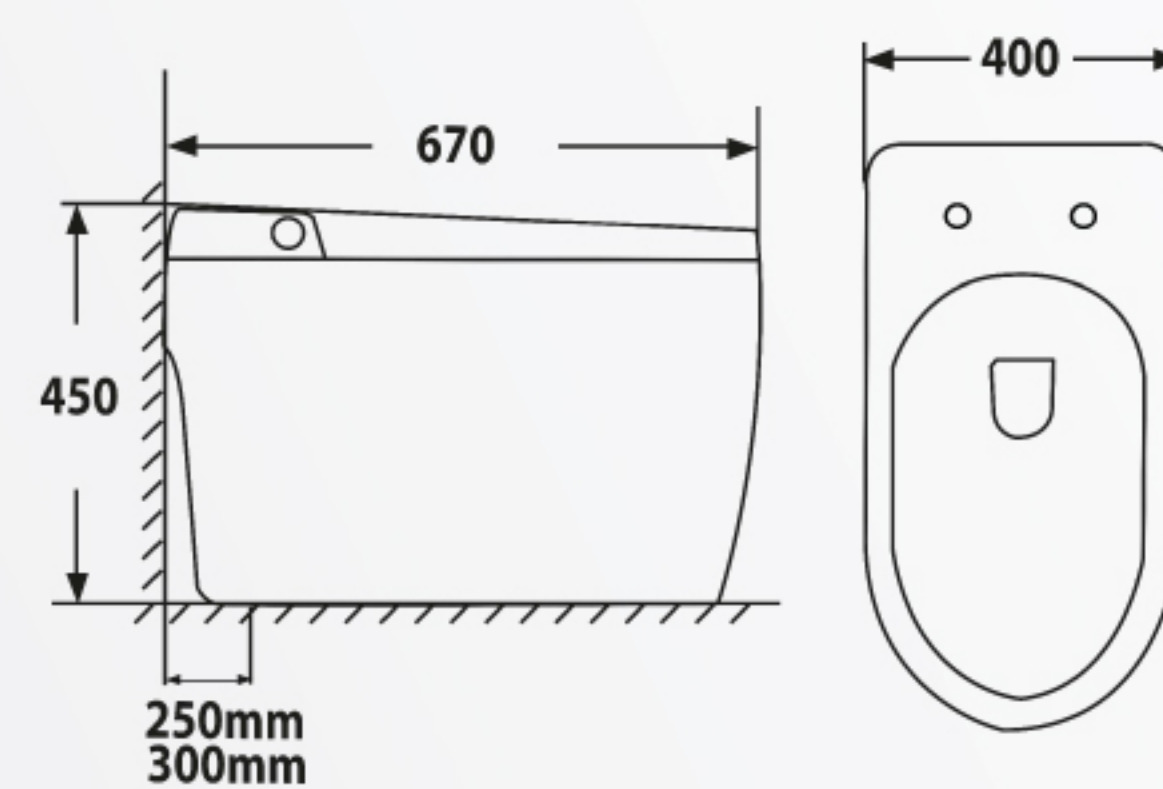

### Intelligent Water Closet

Flushing System: Siphonic

Bowl Type: Rimless

S-Trap: 250/300mm

Seat & Cover: Polypropylene (PP) Soft Close

Size: L670 x W400 x H450mm

**NOW**  
**RM2,299**  
WM RM2,900  
EM RM3,045