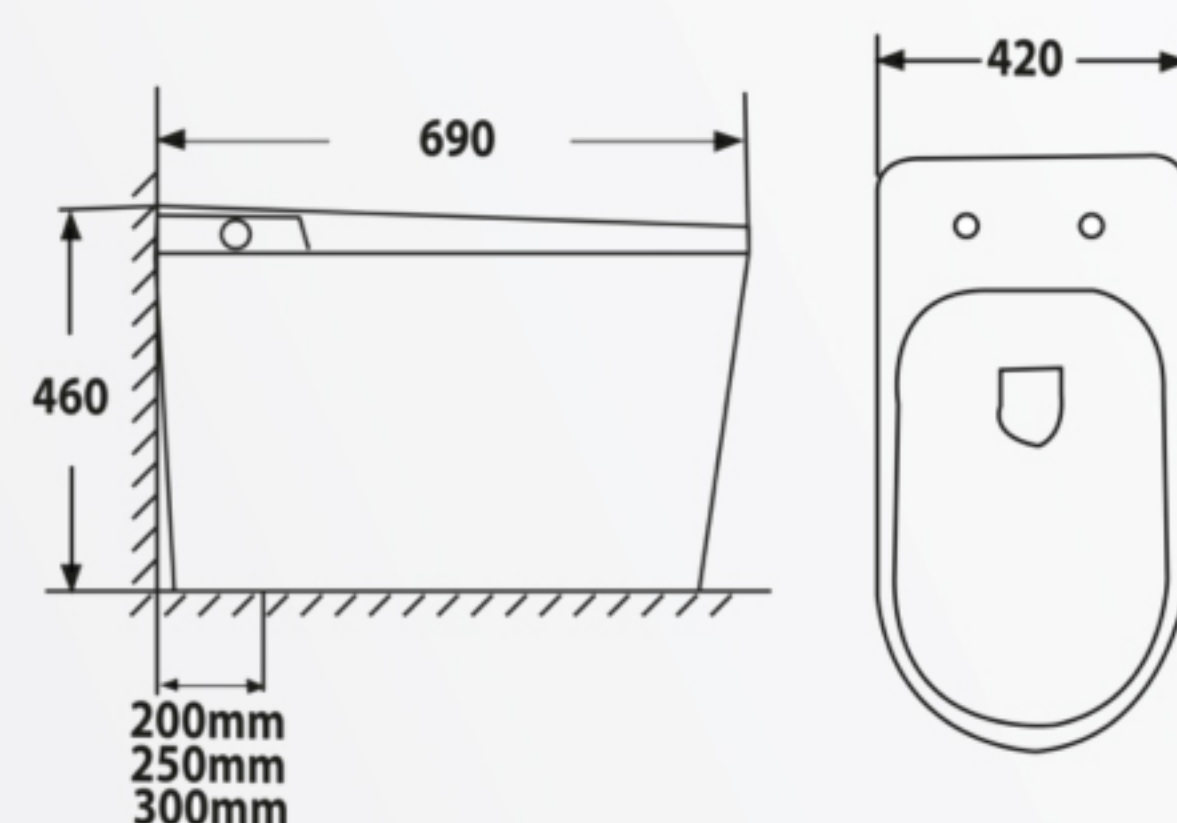

### Tankless Water Closet

Flushing System: Siphonic

Bowl Type: Rimless

S-Trap: 200/250/300mm

Seat & Cover: Polypropylene (PP) Soft Close

Size: L690 x W420 x H460mm

**NOW**  
**RM1,199**  
**WM RM1,650**  
**EM RM1,733**