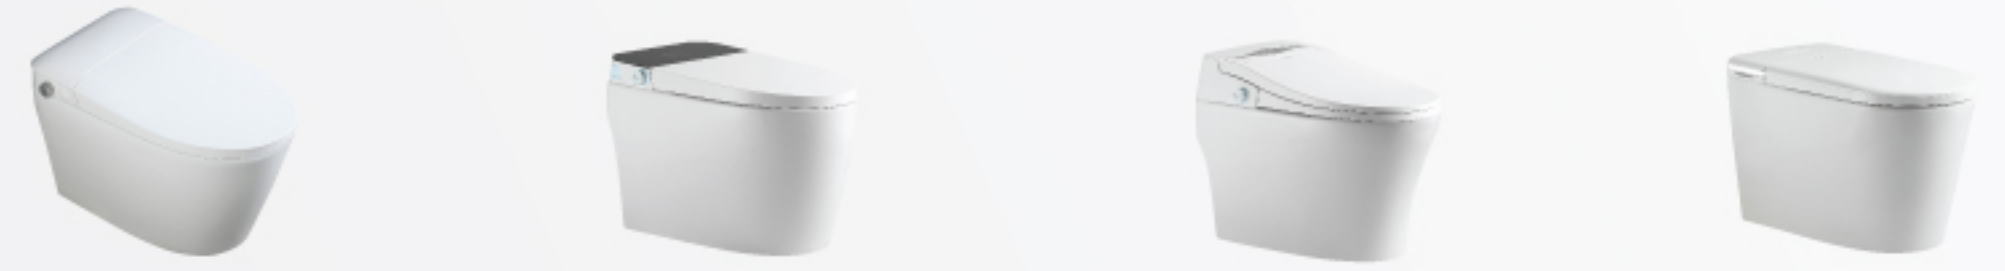

Category	Feature	LWC-S500	LWC-S501	LWC-S502	LWC-S503
Flushing	Water Tank	×	✓	✓	✓
	Water Pressure Dependent	✓ **Low water pressure needed	×	×	×
	Power-Free Flush	✓	✓	✓	✓
	Foot Flush Button	✓	×	×	×
	Hand Flush Button	✓	×	×	×
	Automatic Flush	×	✓	✓	✓
	Dual Flush Technology (5L/3L)	×	×	×	✓
Hygiene & Cleaning	Rear & Feminine Wash	✓	✓	✓	✓
	Pulsating Spray Wash	×	✓	✓	✓
	Self-Cleaning Nozzle	×	✓	✓	✓
	UV Sterilization	×	×	×	✓
Comfort & Personalization	Adjustable Heated Seat	×	✓	✓	✓
	Adjustable Water Temperature	×	✓	✓	✓
	Adjustable Dryer Temperature	×	×	✓	✓
	Warm Dryer	✓	✓	✓	✓
	Soft-Close Seat & Cover	✓	✓	✓	✓
	User Memory Function	×	×	×	✓
Smart Control	Auto Seat & Cover Opening	×	✓	✓	✓
	Foot Sensor	×	✓	✓	✓
	Motion Sensor	×	×	✓	✓
	Control Knob	✓	✓	✓	×
	Control Button	×	×	×	✓
	Wireless Remote Control	×	✓	✓	✓
	LED Display Screen	×	✓	✓	✓
Lighting	Ambient Light	×	✓	×	✓
	Night Light	×	✓	✓	✓
Safety & Efficiency	Smart Energy Saving Mode (Eco Mode)	×	✓	✓	✓
	Overheat Protection System	×	✓	✓	✓
	Dry Burning Prevention	×	✓	✓	✓
	Electrical Leakage Protection	×	✓ No power outlet & battery required	✓	✓
	IPX4 Water Resistance	×	✓	✓	✓