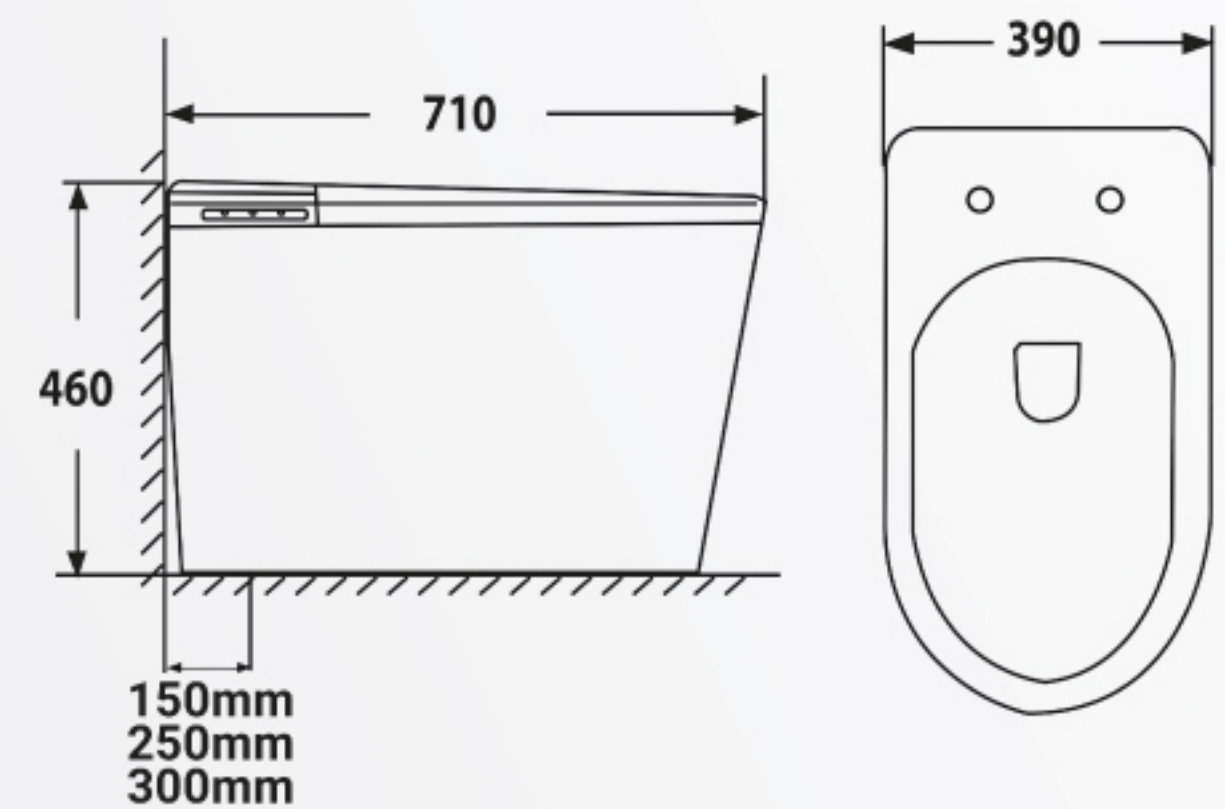

## LWC-S503-150/250/300 Intelligent Water Closet

Flushing System: Siphonic  
Bowl Type: Rimless  
S-Trap: 150/250/300mm  
Seat & Cover: Polypropylene (PP) Soft Close  
Size: L710 x W390 x H460mm

**NOW**  
**RM3,299**  
**WM RM4,300**  
**EM RM4,515**