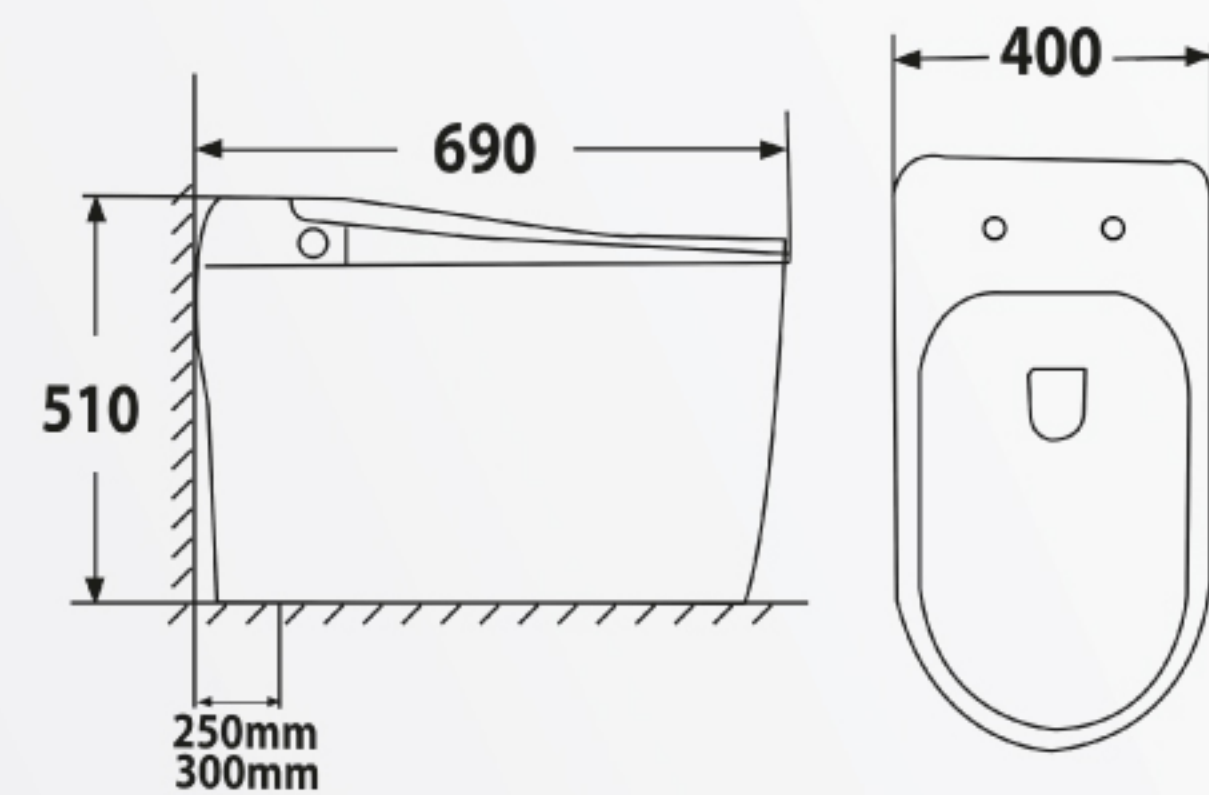

### Intelligent Water Closet

Flushing System: Siphonic

Bowl Type: Rimless

S-Trap: 250/300mm

Seat & Cover: Polypropylene (PP) Soft Close

Size: L690 x W400 x H510mm

**NOW**  
**RM2,899**  
**WM RM3,700**  
**EM RM3,885**